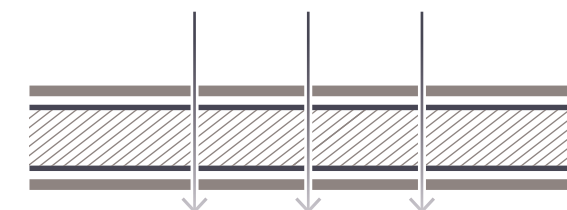

Dampen noise levels in rooms and between floors