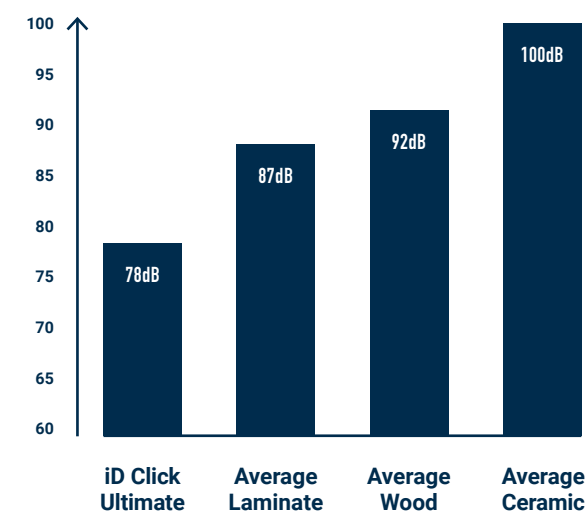

In-room walking noise (dB)