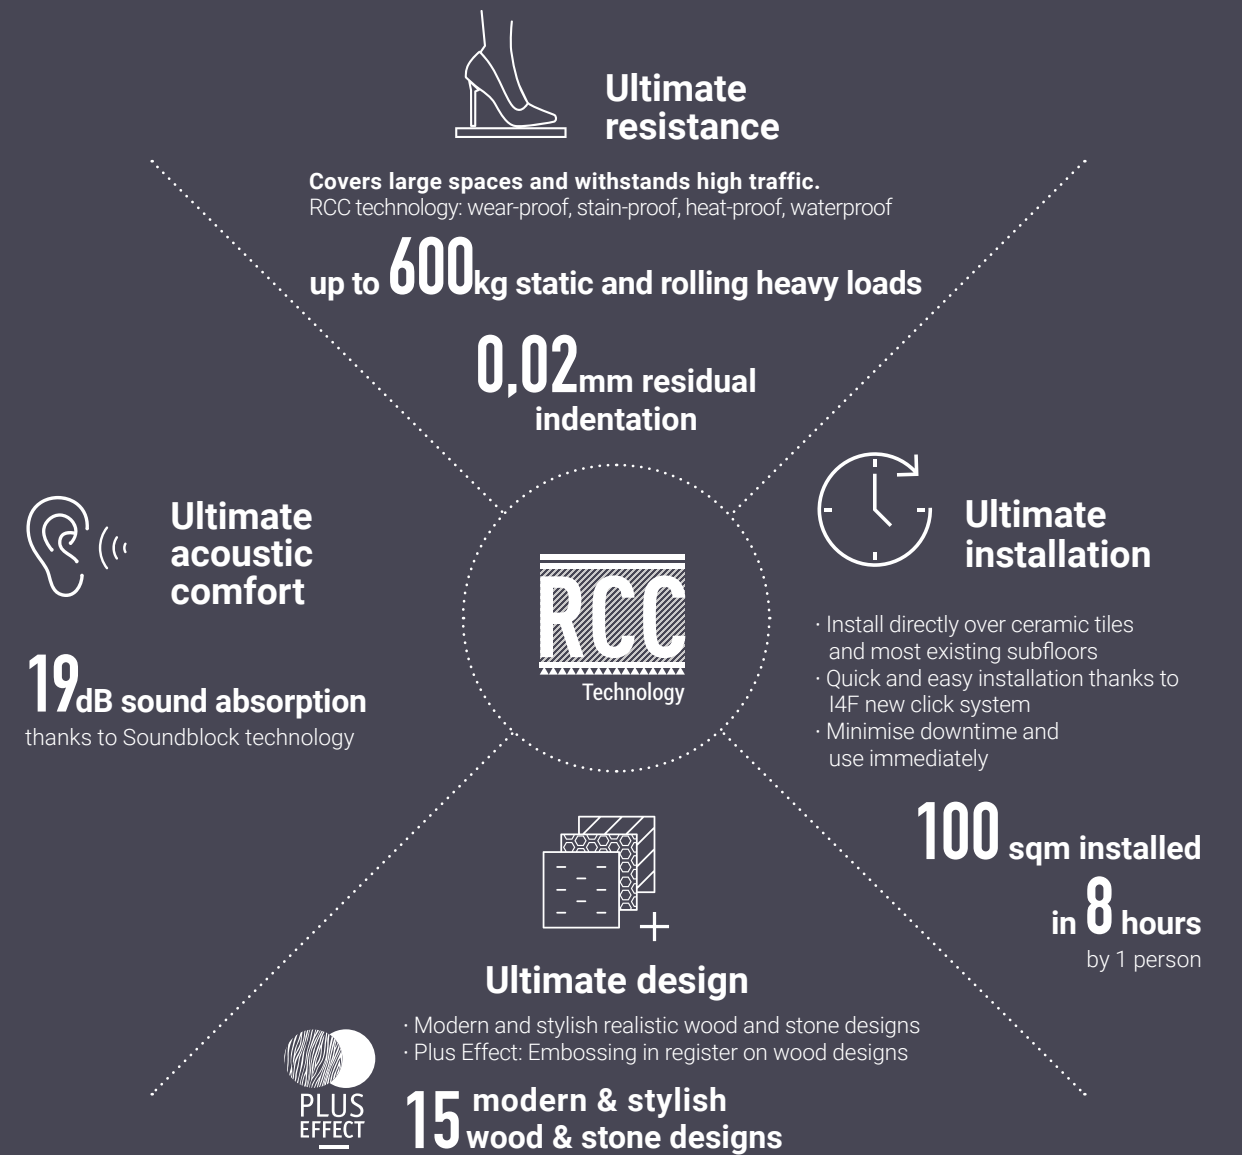

TAKE UP THE ULTIMATE RENOVATION SOLUTION

Business downtime, appearance, design... You have to deliver **sterling installations in very little time**. For an ultimate experience delivering ultimate results, **Tarkett introduces its Rigid Composite Core vinyl tiles collection: iD Click Ultimate**.

This new, **innovative class of hard surface flooring** combines the strength and feel of wood

and stone with all the advantages of luxury vinyl tiles. Durable, waterproof, simple to maintain and with versatile designs worthy of the most demanding brands and customers, iD Click Ultimate leverages **Rigid Composite Core (RCC)** innovation as well as more than 130 years of Tarkett flooring experience, and provides the very best in flooring today.

In iD Click Ultimate, the extra density RCC technology delivers full performance: