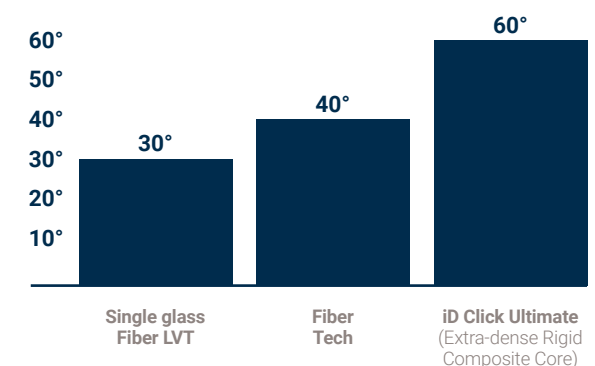

Maximum temperature of the floor allowed after installation (°C)