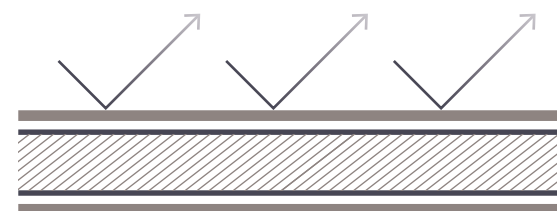

Reduce sound transmission between floors to 19dB.