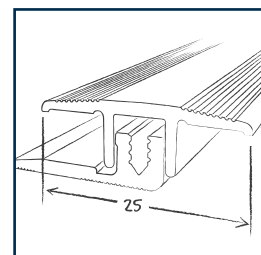

- White (6 cm) - 26640700
- ▨ With decorative film matching collection designs (8 cm)

Packaging:
2,02lm skirtings
in packs of 10

PROFILE

Transition profile

Aluminium profile,
to be screwed.

- Silver (1451 011)
- Stainless Steel (1451 012)